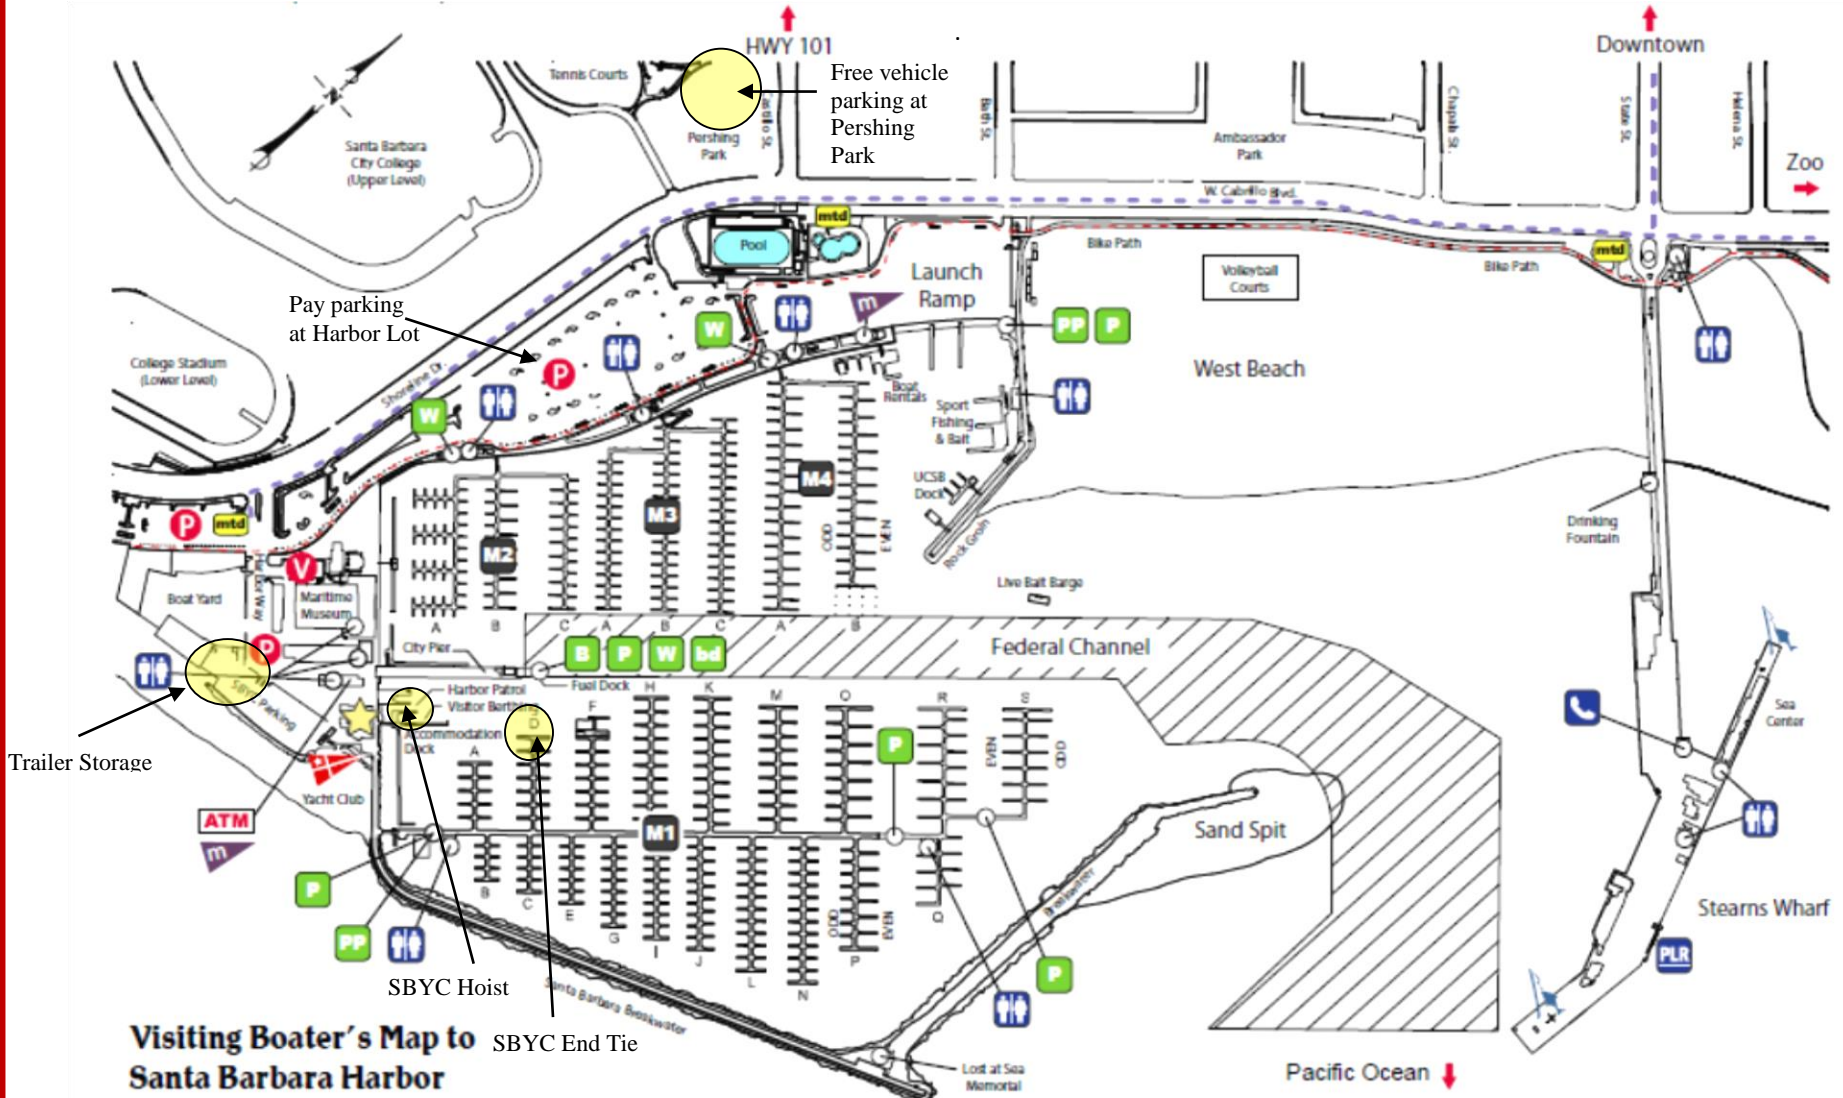

# 'Attachment B – SB Harbor Map'

Pay parking at Harbor Lot

Trailer Storage

Free vehicle parking at Pershing Park

SBYC Hoist

SBYC End Tie

## Visiting Boater's Map to Santa Barbara Harbor

★ Harbormaster	M4 Marina Area	🐟 Fish Station	🚩 Yacht Club	⋯ Bike Path
P Parking	♿ ADA Restrooms	PP Porta Potty	🛒 Mini-mart	mtl Bus Shuttle Stop
V Valet Parking	☎ Telephone	P Pumpout	🔋 Battery Disposal	- - - Bus Shuttle Route
ATM Automatic Teller	PLR Loading Ramp	B Bilge Station	W Waste Oil Station	🏊 Public Pool

City of Santa Barbara | Waterfront Department  
 132-A Harbor Way, Santa Barbara CA 93109  
 Harbormaster's Office: (805) 564-5530  
 Map last updated: 04/21/2010